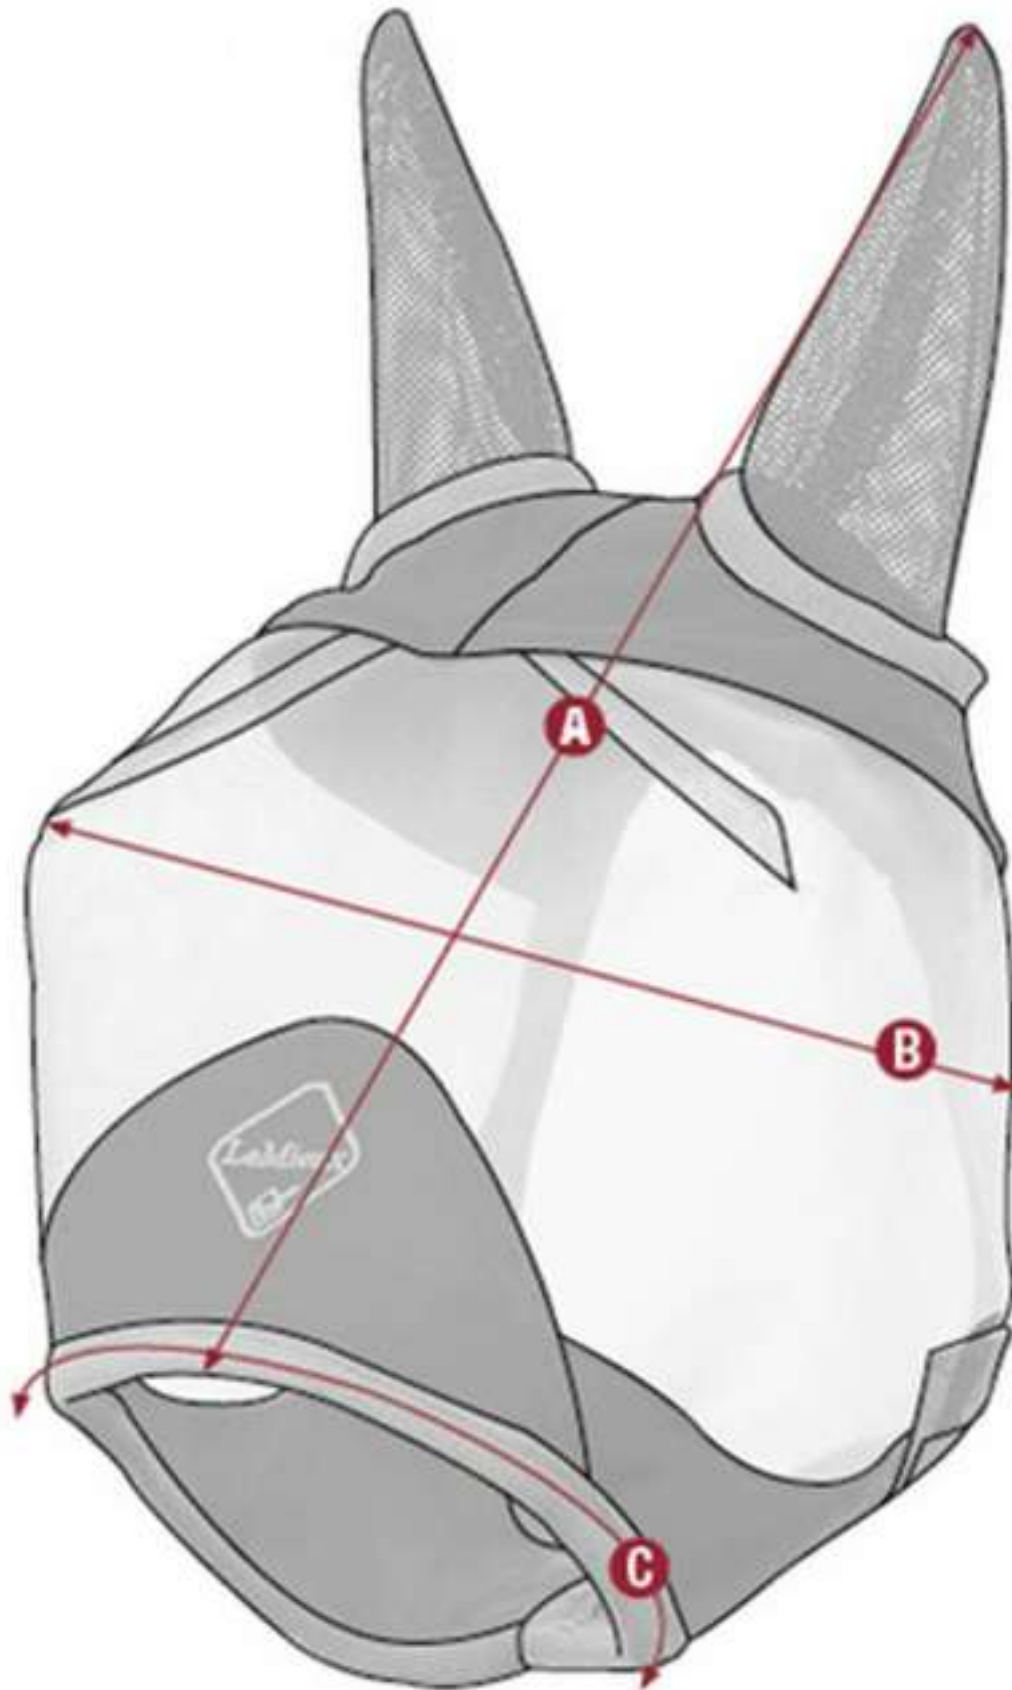

# Size Guide - Fly Mask Half

## Size Recommendations

Size	Bridle Size
X-Small	Mini / Small Pony
Small	Pony
Medium	Cob
Large	Large Cob / Full
X-Large	X-Full

Size	A	B	C
X-Small	28cm	47cm	44cm
Small	33cm	51cm	45cm
Medium	34cm	56cm	46cm
Large	36cm	61cm	47cm
X-Large	46cm	65cm	49cm

# Size Guide - Fly Mask Half

Please note: All measurements are approximate