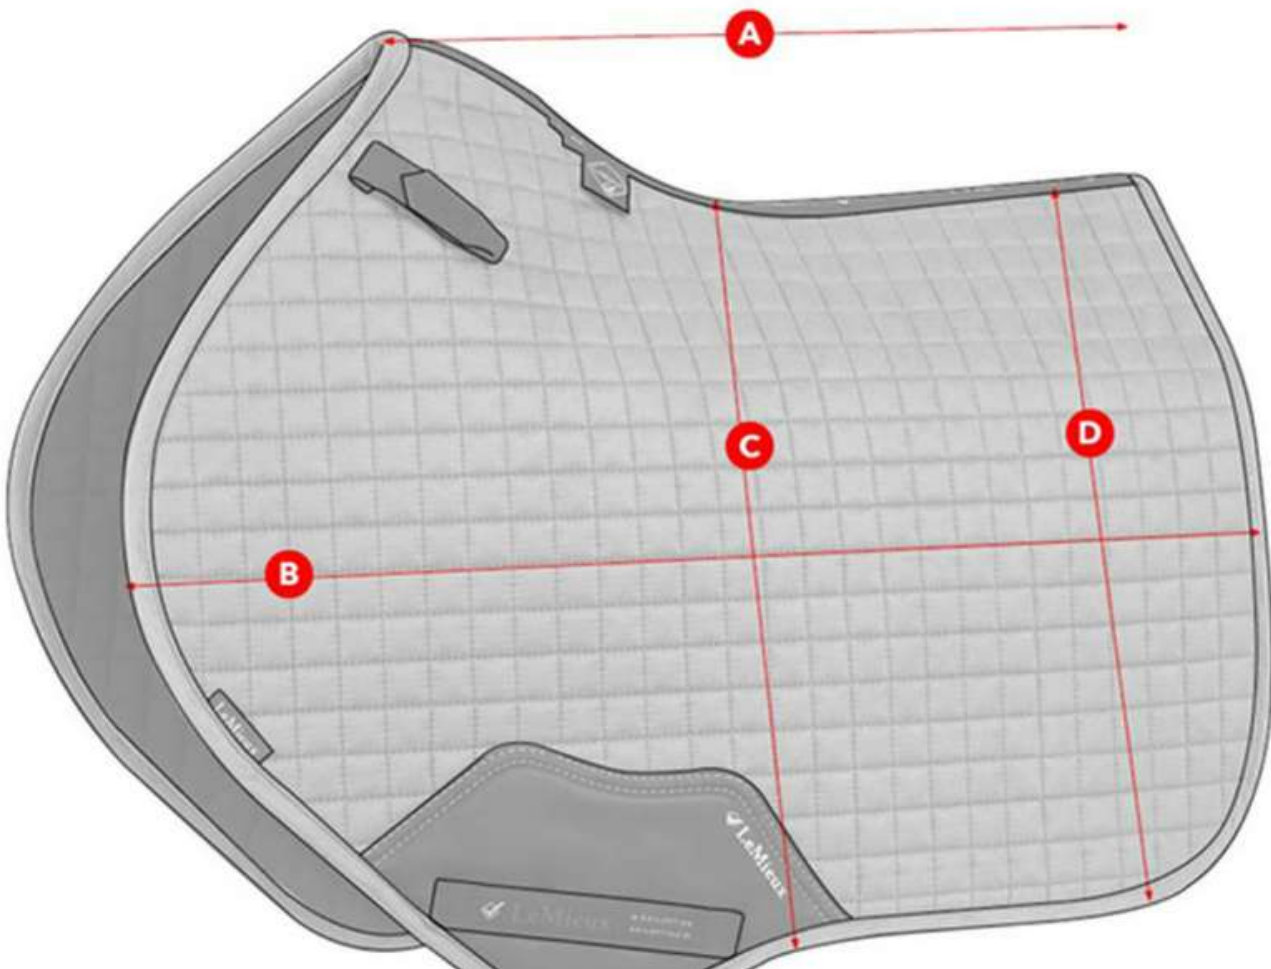

## Size Guide - Close Contact Square

Size	Horse Size	Saddle Size	A	B	C	D
Small / Medium	13hh - 14.2hh	Up to 16"	49cm	67.5cm	43cm	44cm
Large	14.3hh and over	16.5" and over	52cm	70.5cm	45cm	46cm

Please note: All measurements are approximate

## Size Guide - Dressage Square

Size	Horse Size	Saddle Size	A	B	C	D
Small / Medium	13hh - 14.2hh	Up to 16"	49cm	57cm	53cm	57cm
Large	14.3hh - 17hh	16.5" - 18"	55cm	58cm	54cm	63cm
X-Large	17hh and over	18" and over	57cm	59cm	56cm	65cm