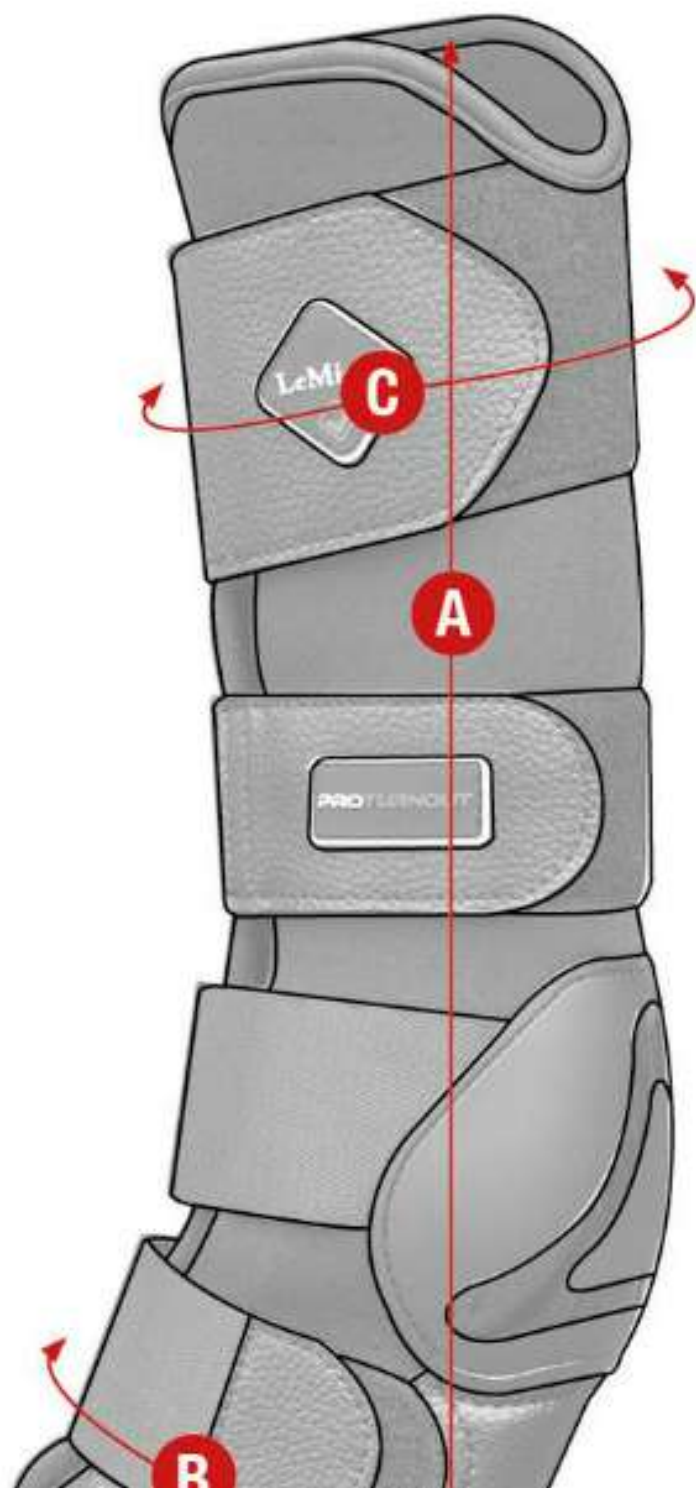

## Size Recommendations

Fine Legs  Stocky Legs

Horse Size	Leg Size	Front Legs	Hind Legs
Pony - 13.2hh - 14hh	Fine Legs	Small	Small
Cob - 14hh - 15.2hh	Fine Legs	Medium	Medium
Horse - 15.2hh - 16.2hh	Fine Legs	Medium	Large
Large Horse - 16.2hh +	Fine Legs	Large	X-Large

Size	A	B	C
Small	23.5cm	25cm	30cm
Medium	24.5cm	26cm	32cm
Large	27.5cm	28cm	34cm
X-Large	29.5cm	31cm	36cm

Please note: All measurements are approximate

## Size Guide - Mesh Brushing Boots

# Size Guide - Turnout Boots

Size	A	B	C
Small	36cm	27cm	27cm
Medium	37cm	29cm	29cm
Large	41cm	33cm	33cm
X-Large	45cm	34cm	34cm

The LeMieux Thermo-Cool rugs are true to size.

Thermo Cool

Size Chart

UK Rug Size	A	B
5'0"	153cm	115cm
5'3"	160cm	120cm
5'6"	168cm	130cm
5'9"	176cm	135cm
6'0"	183cm	140cm
6'3"	190cm	145cm
6'6"	198cm	155cm
6'9"	206cm	160cm
7'0"	214cm	165cm