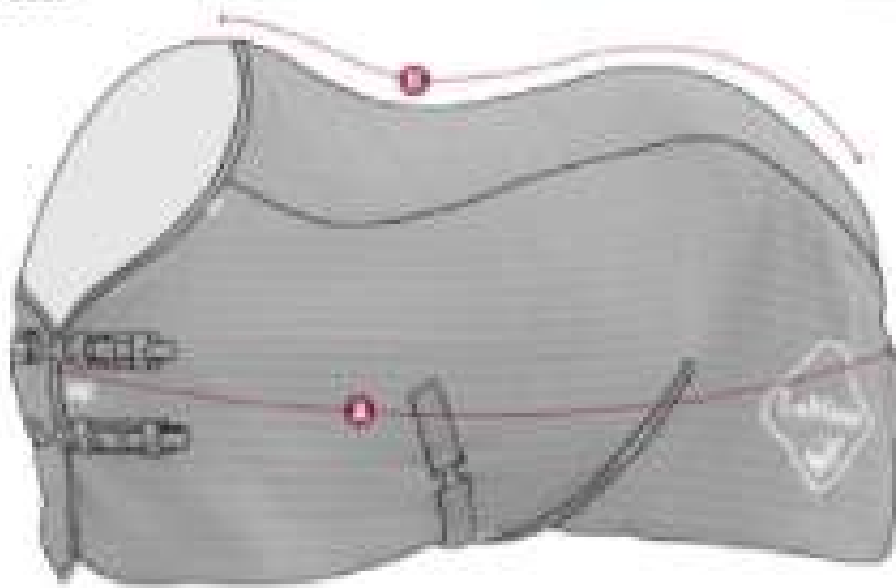

# Size Guide - Turnout Boots

Size	A	B	C
Small	36cm	27cm	27cm
Medium	37cm	29cm	29cm
Large	41cm	33cm	33cm
X-Large	45cm	34cm	34cm

The LeMieux Thermo-Cool rugs are true to size.

Thermo Cool

Size Chart

UK Rug Size	A	B
5'0"	153cm	115cm
5'3"	160cm	120cm
5'6"	168cm	130cm
5'9"	176cm	135cm
6'0"	183cm	140cm
6'3"	190cm	145cm
6'6"	198cm	155cm
6'9"	206cm	160cm
7'0"	214cm	165cm

## Size Guide - Comfort Shield Nose Filter