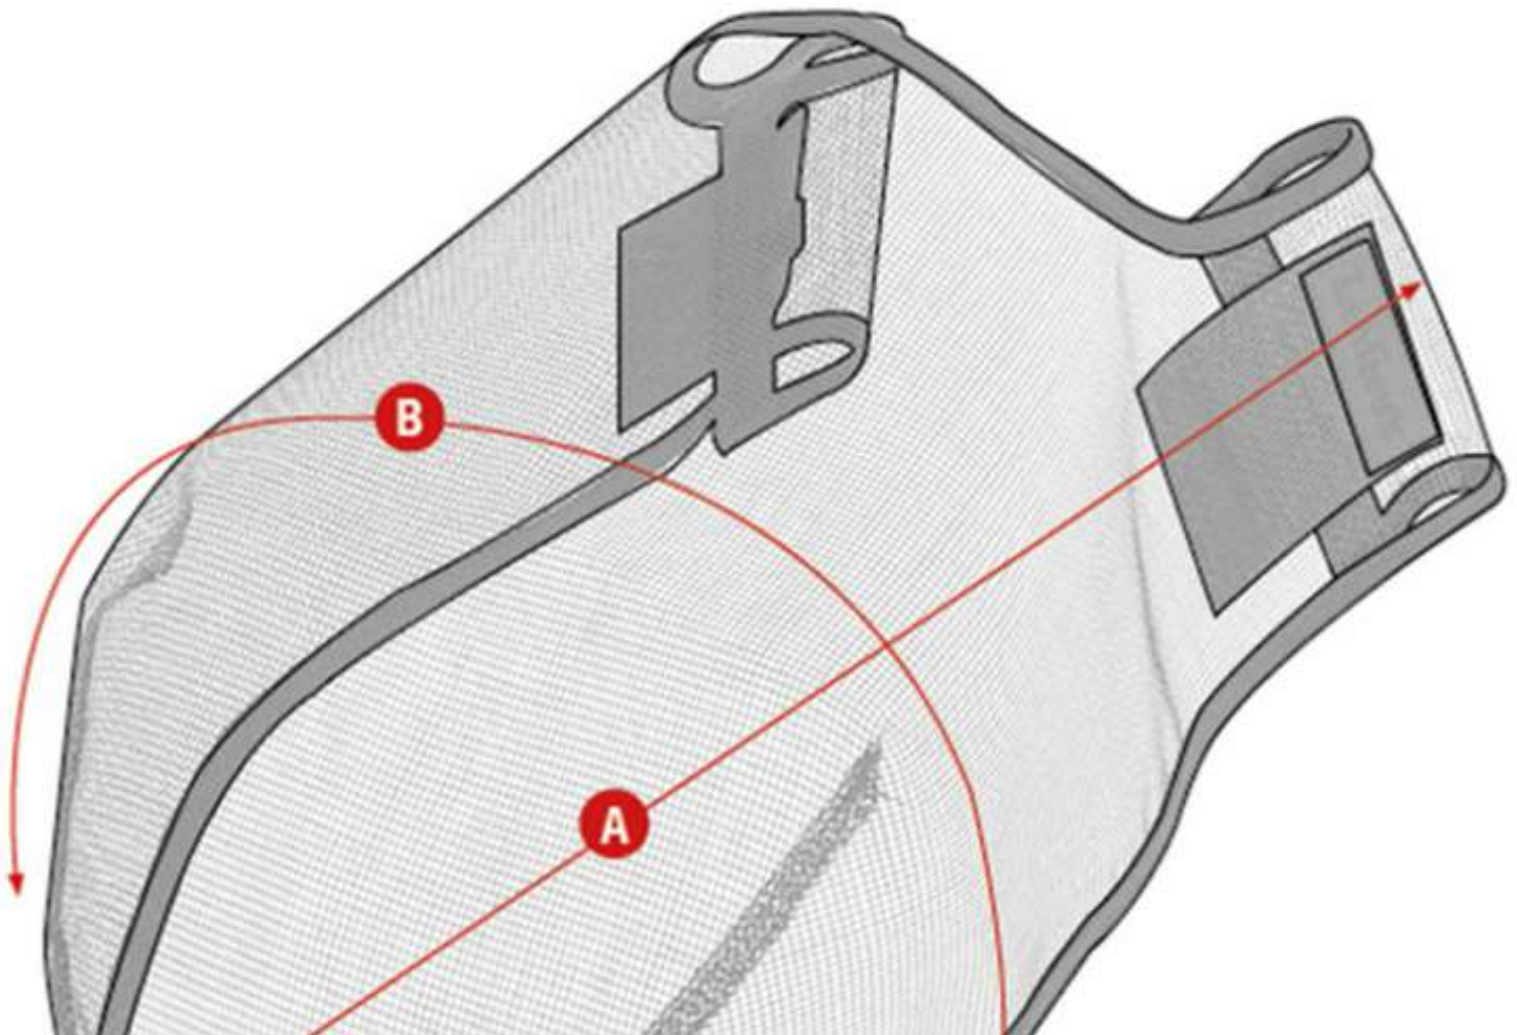

Size Guide - Comfort Shield Nose Filter

Size Recommendation

Horse Size	Size
Pony	Small
Cob/Small Horse	Medium
Horse	Large

Size	A	B
Small	33cm	25cm
Medium	37cm	28cm
Large	42cm	34cm

Please note measurements are approximate.