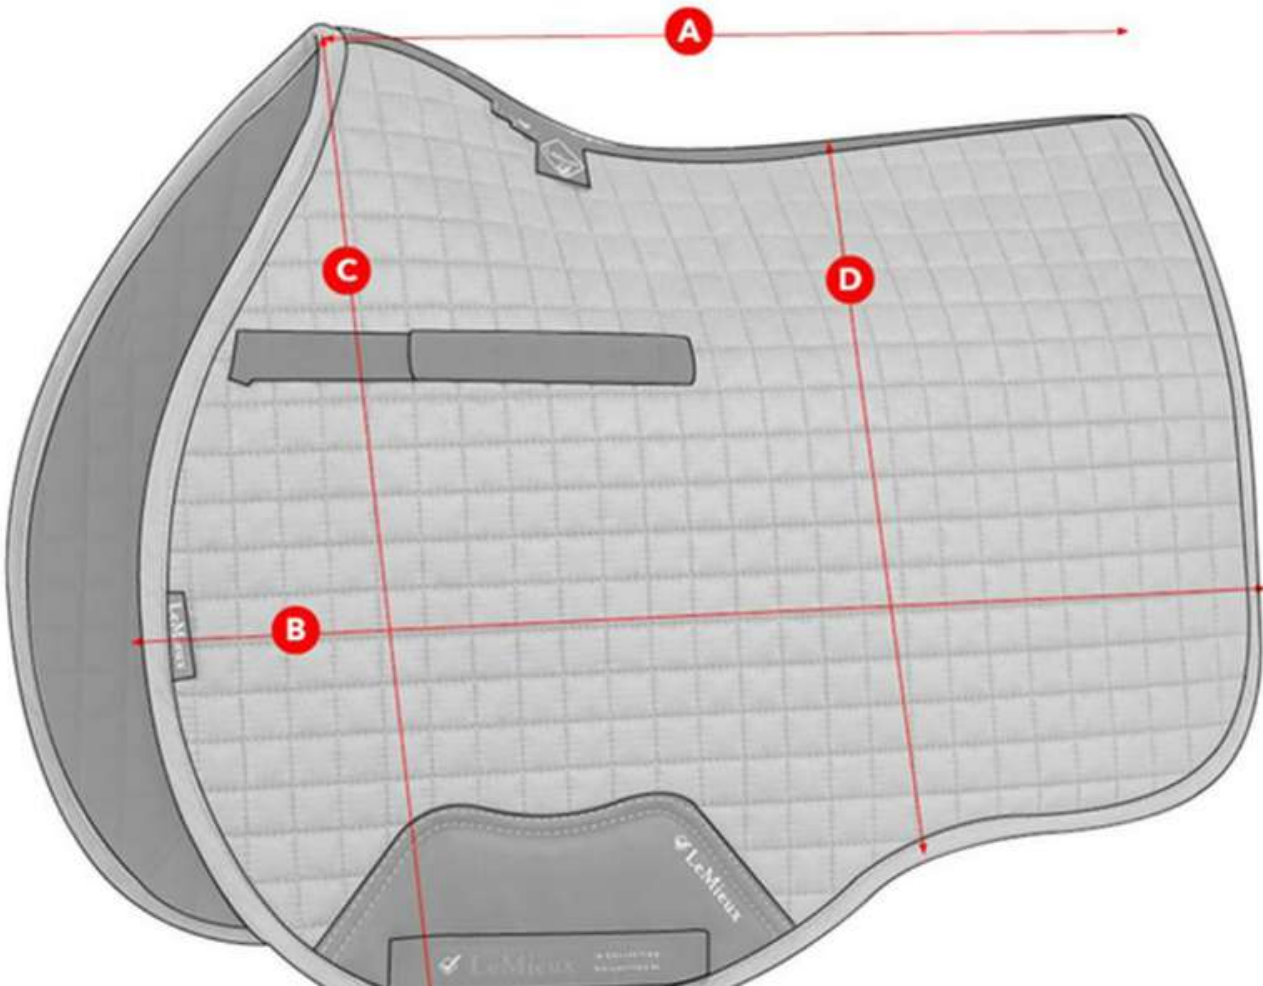

Size Guide - GP Square

Size	A	B	C	D
Small / Medium	47cm	63cm	54cm	48cm
Large	52cm	68cm	58cm	52cm

Please note: All measurements are approximate