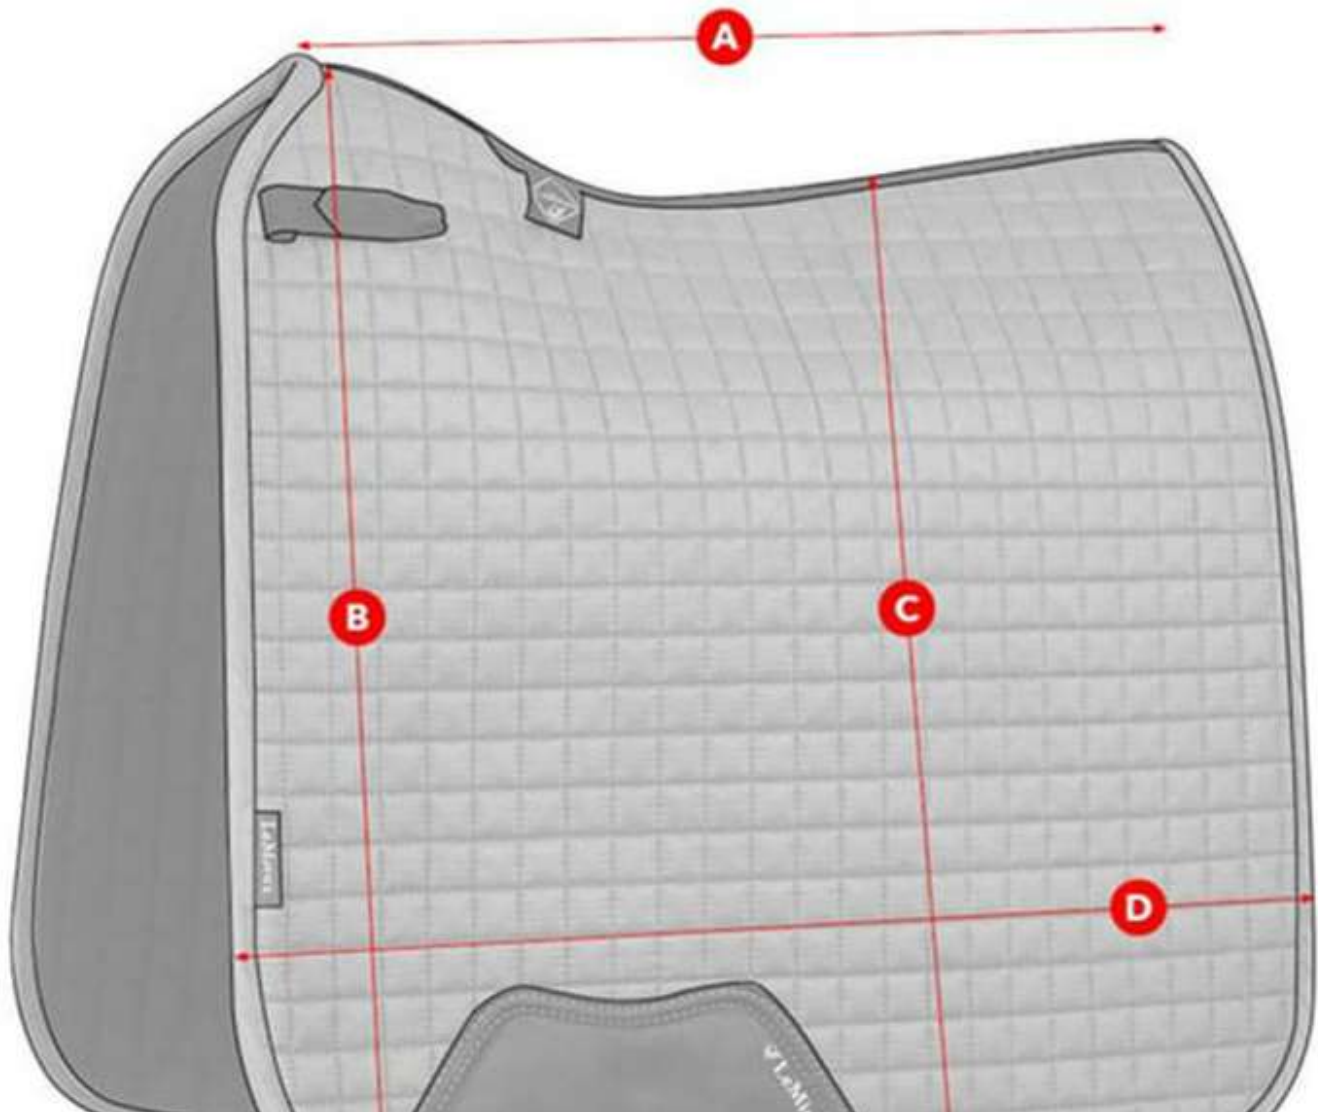

Size Guide - Dressage Square

Size	Horse Size	Saddle Size	A	B	C	D
Small / Medium	13hh - 14.2hh	Up to 16"	49cm	57cm	53cm	57cm
Large	14.3hh - 17hh	16.5" - 18"	55cm	58cm	54cm	63cm
X-Large	17hh and over	18" and over	57cm	59cm	56cm	65cm

Please note: All measurements are approximate