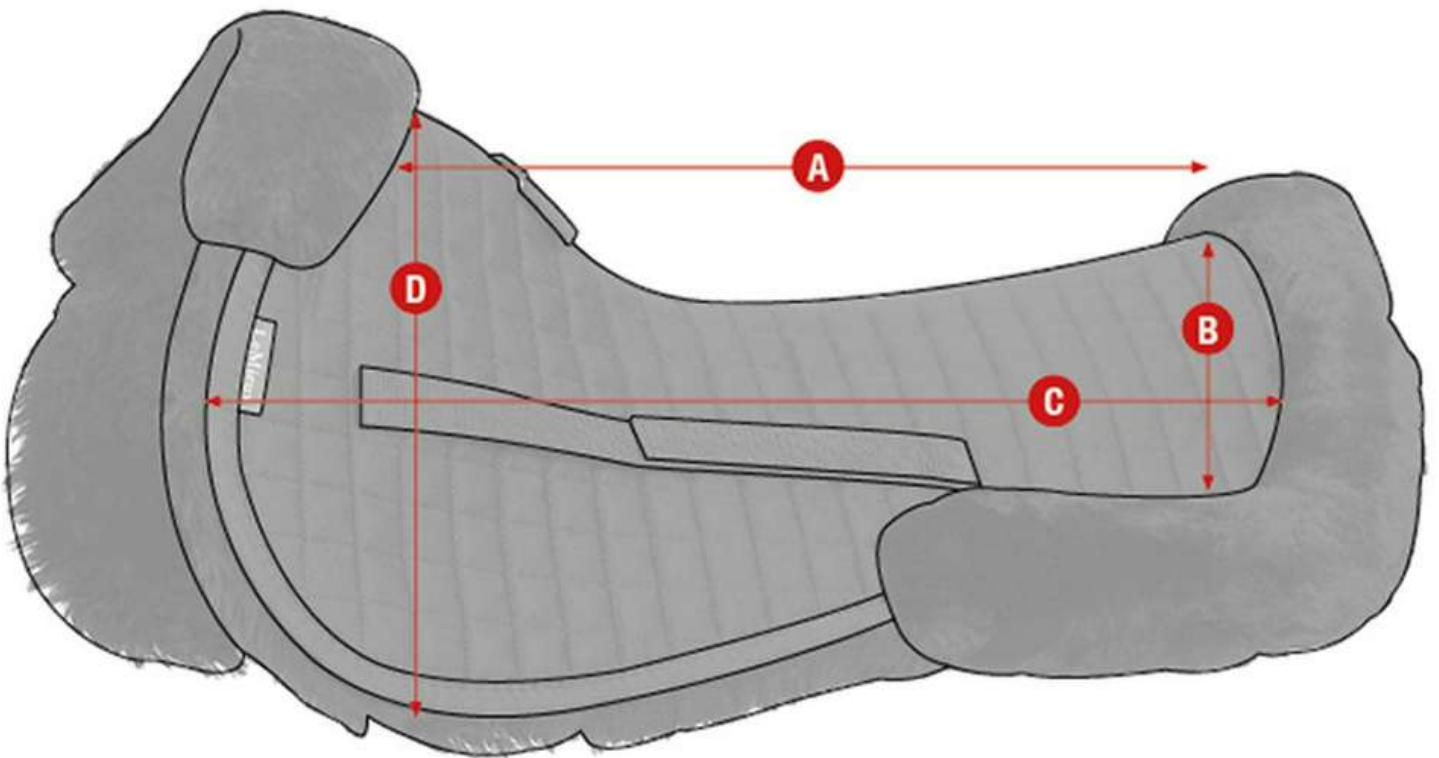

Please note: All measurements are approximate

Rolled edges are approximately 6.5cm - 8cm. Please take into account how much of the rolled edge you wish to see around the saddle

## Size Guide - Merino Half Pad

Small	42cm	14cm	18cm	25cm
Medium	45cm	16cm	19cm	27cm
Large	47cm	17cm	20cm	29cm

Please note: All measurements are approximate

Rolled edges are approximately 6.5cm - 8cm. Please take into account how much of the rolled edge you wish to see around the saddle